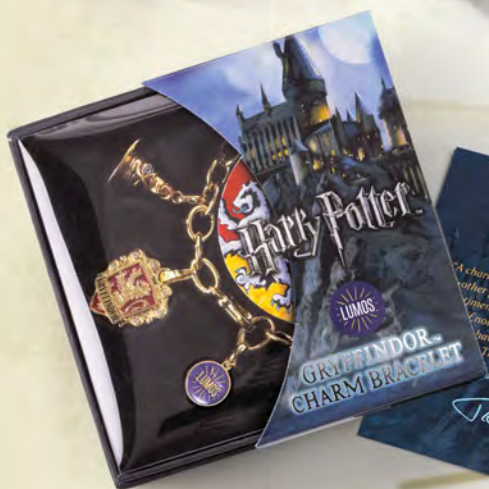

All characters and elements © & ™ Warner Bros. Entertainment Inc. WB SHIELD: © & ™ WBEI. Publishing Rights © JKR. (s24)

The Noble Collection®

Creators of Finely Crafted Treasures

Harry Potter

Each wand comes with uniquely colored box and metal name clip.

LUMOS
Harry Potter
CHARM BRACELET
COLLECTION

CHARM BRACELETS

Each Charm Bracelet is finely crafted, gold or silver plated, set with crystals and features three exclusive charms: House Crest, THE SORTING HAT and a Lumos charm. Bracelets measure 8 inches in length.