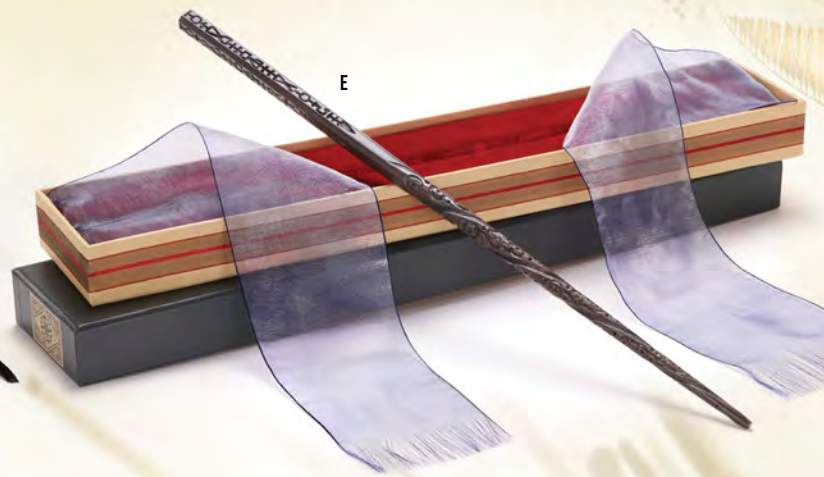

OLLIVANDERS
Makers of Fine Wands since 382 BC

The Noble Collection®

Creators of Finely Crafted Treasures

All characters and elements © & ™ Warner Bros. Entertainment Inc. WB SHIELD. © & ™ WBEL. Publishing Rights © JKR. (s24)