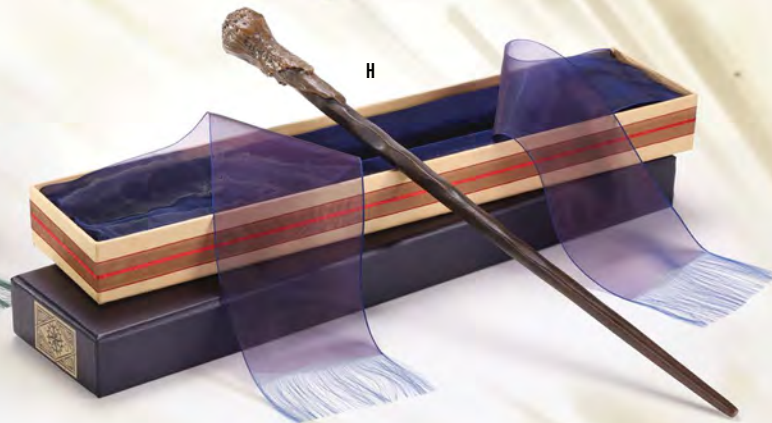

OLLIVANDERS
Makers of Fine Wands since 382 BC

The Noble Collection®

Creators of Finely Crafted Treasures

All characters and elements © & ™ Warner Bros. Entertainment Inc. WB SHIELD. © & ™ WBEL. Publishing Rights © JKR. (s24)