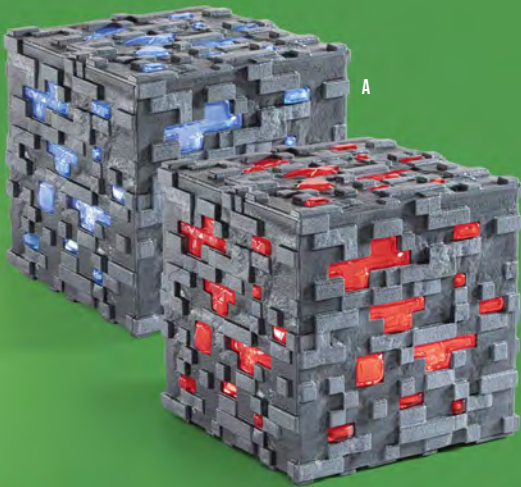

NN3729

**MINECRAFT™ DIAMOND SWORD
COLLECTOR REPLICA**

This sword's antique finish coupled with the cast-iron texture and the faux leather look makes this collector replica feel like it's straight from the Overworld. Measuring 20" long by 10" wide at the hilt, this is a true statement piece to add to your collection. Includes a stand that serves as both a wall mount (two screws and drywall anchors included) and desk display, so you can show off your fandom however you desire. No mining necessary!

NN3728

The Noble Collection®

Creators of Finely Crafted Treasures

MINECRAFT

EXPERTLY CRAFTED

These Minecraft Collector Replicas were created to imagine what your favorite in-game objects might look like brought to life. Merging the blocky, pixelated aesthetic with textures inspired by wood, stone and precious minerals create a

MINECRAFT™ DIAMOND AND REDSTONE ORE ILLUMINATING COLLECTOR REPLICAS

Diamond is one of the rarest resources in Minecraft. So imagine your luck at discovering some diamond ore right here! Flaunt your fortune with this touch-sensitive, illuminating block, brought to life in the real world. 3 different light modes, 3 AAA batteries required (not included), measures approximately 4" tall.