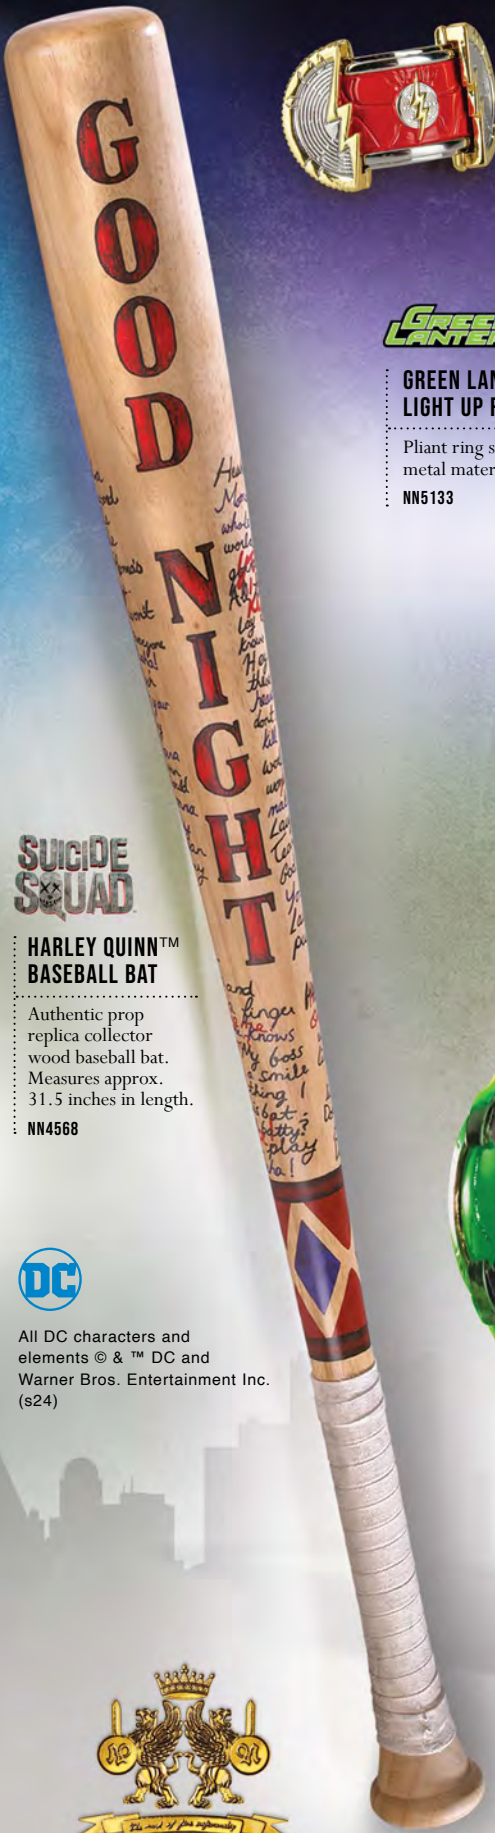

**HARLEY QUINN™
BASEBALL BAT**

Authentic prop replica collector wood baseball bat. Measures approx. 31.5 inches in length.
NN4568

All DC characters and elements © & ™ DC and Warner Bros. Entertainment Inc. (s24)

The Noble Collection®

Creators of Finely Crafted Treasures

THE FLASH™

THE FLASH™ PROP REPLICA RING

Channel your inner speedster and stand ready to race through time and space with this authentic prop replica ring. Display case included. (Size 10 only)

NN4507

**GREEN LANTERN™
LIGHT UP RING**

Pliant ring shank made of non-metal material. Fits most sizes.
NN5133