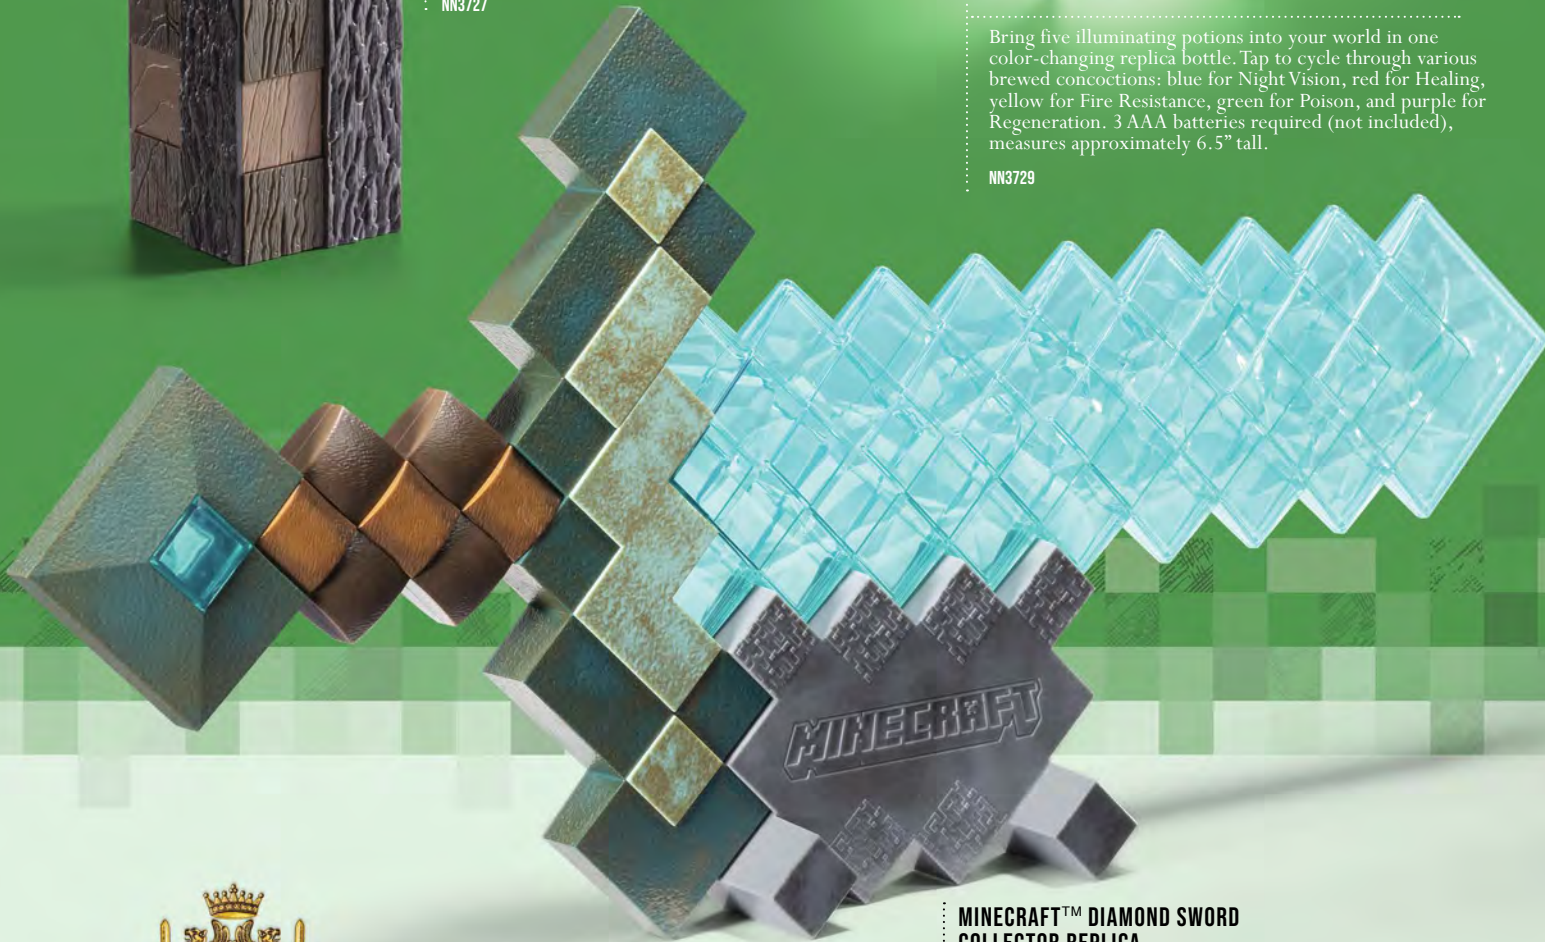

NN3132

B

C

D

**MINECRAFT™ TORCH
ILLUMINATING COLLECTOR REPLICA**

Light up your everyday adventures with your very own Minecraft torch! This illuminating collector replica brings the game to life. No crafting necessary! Touch-activated flickering LED gives the lighting effect of a real torch flame. Display on the wall or on a flat surface. 3 AAA batteries required (not included), measures approximately 10" tall.

NN3729

**MINECRAFT™ DIAMOND SWORD
COLLECTOR REPLICA**

This sword's antique finish coupled with the cast-iron texture and the faux leather look makes this collector replica feel like it's straight from the Overworld. Measuring 20" long by 10" wide at the hilt, this is a true statement piece to add to your collection. Includes a stand that serves as both a wall mount (two screws and drywall anchors included) and desk display, so you can show off your fandom however you desire. No mining necessary!