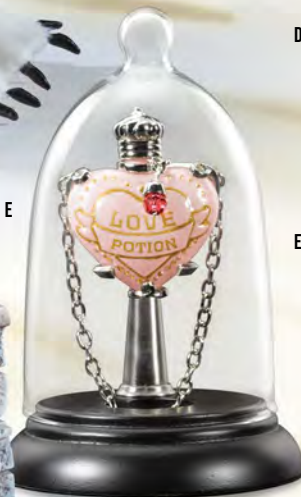

Harry Potter

HERMIONE GRANGER™ BAG PROP REPLICA

Finely crafted prop replica. Made of high-quality materials. Measures approximately 9 inches tall.
NN7450

A

B

A BENDABLE CORNISH PIXIE

Intricately detailed Cornish Pixie figure that is bendable and poseable. Measures approximately 7 inches tall.
NN9017

B HOGWARTS™ BOOKMARKS

Set includes 4 metal bookmarks in wood box.
NN7039

C HEDWIG™ COLLECTOR PLUSH

Beautifully crafted plush replica. Measures 14 inches in height.
NN8871

D HOGWARTS™ EXPRESS BOOKENDS

Hand painted. Includes 2 bookends. Each measures approximately 7.5 x 5.5 inches high.
NN7362

E LOVE POTION PENDANT AND DISPLAY

Love Potion heart bottle made of glass. Includes 18" chain and collector display.
NN7599

C

D

E