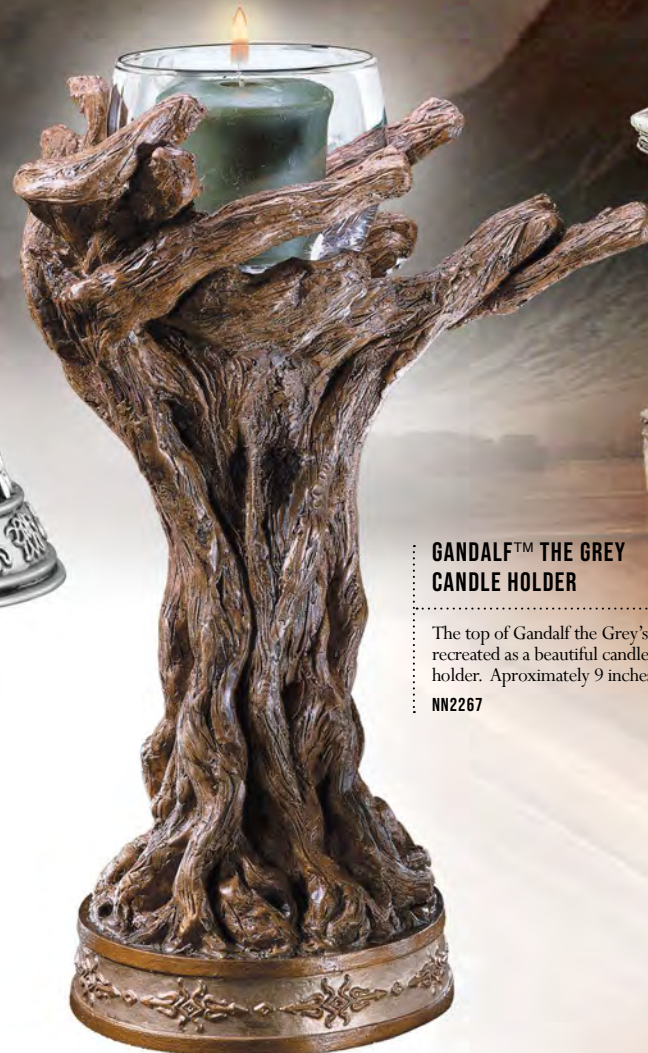

**GANDALF™ THE GREY
CANDLE HOLDER**

The top of Gandalf the Grey's staff is recreated as a beautiful candle votive holder. Approximately 9 inches in height.

NN2267