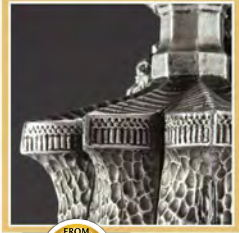

**GOBLET OF FIRE™
MINIATURE PROP REPLICA**

Back by popular demand, this 8.5" miniature replica is now finely crafted in resin.

NN7645

HARRY POTTER™ GLASSES

Recreated for collector demand, these prop replica glasses are not intended for wearing but designed as the ultimate collector's display piece. Housed in a leatherette keepsake box measuring approximately 7.25" x 3.75".

NN7917

DELUMINATOR

An authentic prop replica of Dumbledore's Deluminator. Lights up and measures 4 inches long.

NN7268

**DOBBY™
BOOKEND**

Hand painted. Measures 5 x 7.5 inches high.

NN7579

**TOM RIDDLE™ DIARY
AND BASILISK FANG PROP-UP**

A playfully stylized recreation of the famous Horcrux's destruction! Crafted in high-quality resin. Measures 5.5 inches tall.

NN7530

**NIMBUS 2000™
AND GOLDEN SNITCH™
PROP-UP**

Capture the action of a Quidditch match with these iconic film props whimsically brought to life! Crafted in high-quality resin. Measures 6.5 inches tall.

NN7565

The Noble Collection®

Creators of Finely Crafted Treasures