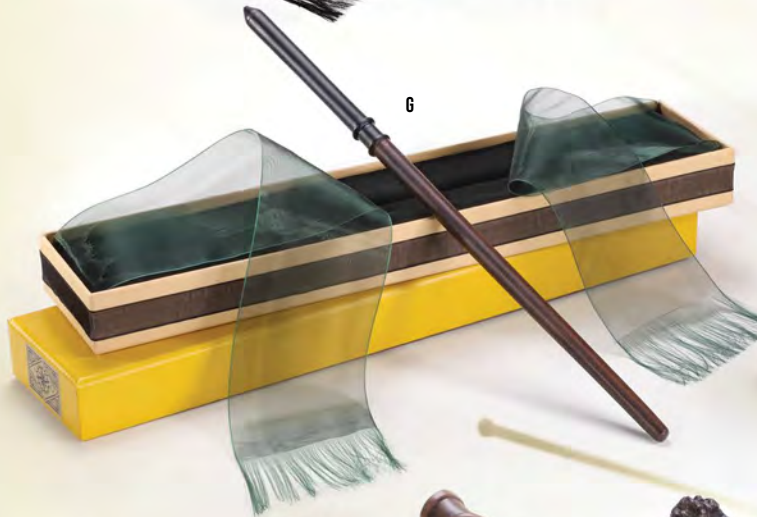

OLLIVANDERS
Makers of Fine Wands since 382 BC

The Noble Collection®

Creators of Finely Crafted Treasures

All characters and elements © & ™ Warner Bros. Entertainment Inc. WB SHIELD. © & ™ WBEL. Publishing Rights © JKR. (s24)